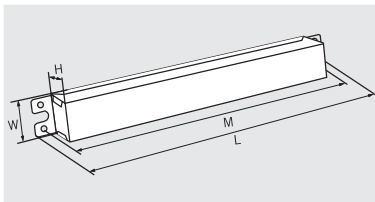

*Consult factory for additional sign configurations.

LAMP FOOTAGE

Lamp Type	Minimum	Maximum
T12HO	8'	24'
T8HO	8'	18'

MECHANICAL SPECIFICATIONS

CASE DIMENSIONS

LENGTH	11.73"
WIDTH	3.09"
HEIGHT	1.83"
MOUNTING	11.07"
CASE STYLE	L32