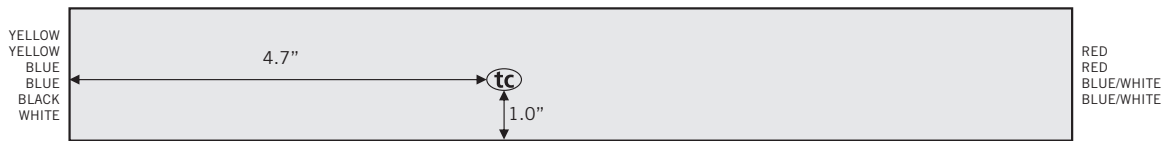

HOT SPOT LOCATION

Actual tc point is noted on each ballast label.

ORDERING INFORMATION

ORDER CODE	PACKAGING STYLE	PACK QTY.	ITEM STATUS
KTSB-E-0824-23-1-S-IP	Individually Packaged	1	Quick Ship