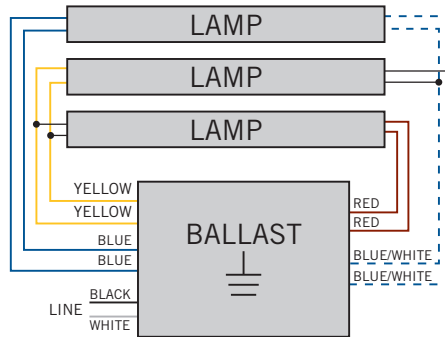

STANDARD LEAD LENGTHS*

WHITE	24"
BLACK	24"
RED	60"
BLUE	60"
YELLOW	60"
BLUE/WHITE	60"

Lead wires are 18 AWG 105°C/600V, solid copper.

CASE MATERIAL: Metal

*Consult Keystone for special lead length requirements.

FOR INSTALLATION PURPOSES

Ballast can drive 2 or 3 T12HO lamps in any combination from 8'-24'.

Ballast can drive 2 or 3 T8HO lamps in any combination from 8'-18'.

WIRING DIAGRAMS

Two Lamp Application, Cap Off
Unused Leads Individually

Three Lamp Application

HOT SPOT LOCATION

Actual tc point is noted on each ballast label.

ORDERING INFORMATION

ORDER CODE	PACKAGING STYLE	PACK QTY.	ITEM STATUS
KTSB-E-0824-23-1-S-IP	Individually Packaged	1	Quick Ship