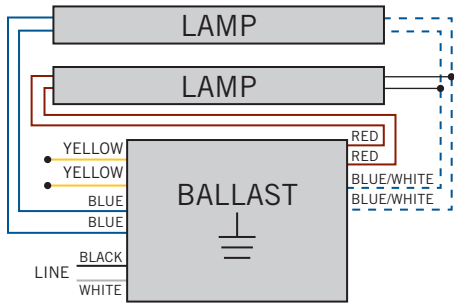

STANDARD LEAD LENGTHS*

WHITE	24"
BLACK	24"
RED	60"
BLUE	60"
YELLOW	60"
BLUE/WHITE	60"

Lead wires are 18 AWG 105°C/600V, solid copper.

CASE MATERIAL: Metal

*Consult Keystone for special lead length requirements.

FOR INSTALLATION PURPOSES

Ballast can drive 2 or 3 T12HO lamps in any combination from 8'-24'.

Ballast can drive 2 or 3 T8HO lamps in any combination from 8'-18'.

WIRING DIAGRAMS

Two Lamp Application, Cap Off
Unused Leads Individually

Three Lamp Application

HOT SPOT LOCATION

Actual tc point is noted on each ballast label.

ORDERING INFORMATION

ORDER CODE	PACKAGING STYLE	PACK QTY.	ITEM STATUS
KTSB-E-0824-23-1-S-IP	Individually Packaged	1	Quick Ship