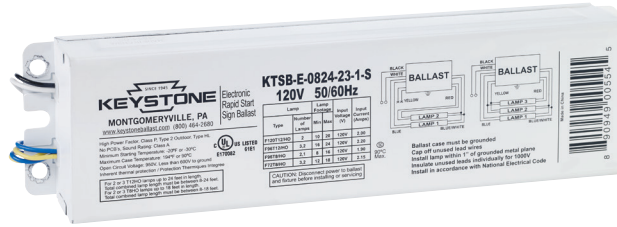

KTSB-E-0824-23-1-S

SMARTWIRE™ ELECTRONIC SIGN BALLAST

DESCRIPTION

2-3 Lamps | T8HO or T12HO | 8'-24' Combined Lamp Length | Series Wiring

STARTING METHOD: Rapid Start | **INPUT VOLTAGE:** 120VAC ±10% | **LAMP CONNECTION:** Series | **INPUT FREQUENCY:** 60 Hz

PRODUCT FEATURES

- Sound Rated: A
- Minimum Starting Temperature: -20°F, -30°C
- Maximum Case Temperature: 194°F, 90°C
- Meets FCC Part 18 (Class A) Non-Consumer Limits
- UL, cUL 935 Listed, Class P, Type 2 Outdoor, Type HL
- Open Circuit Voltage: 993V

*Consult factory for additional sign configurations.

LAMP FOOTAGE

Lamp Type	Minimum	Maximum
T12HO	8'	24'
T8HO	8'	18'

MECHANICAL SPECIFICATIONS

CASE DIMENSIONS

LENGTH	11.73"
WIDTH	3.09"
HEIGHT	1.83"
MOUNTING	11.07"
CASE STYLE	L32