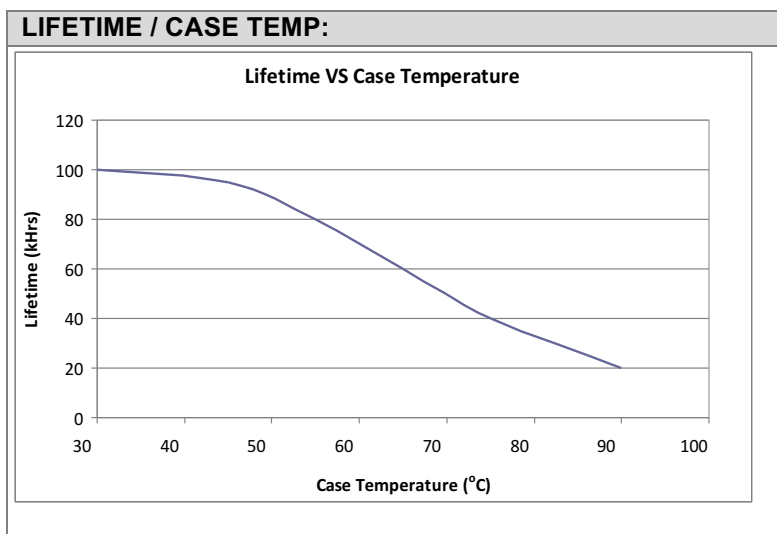

WIRING DIAGRAM:	HOTTEST SPOT LOCATIONS: